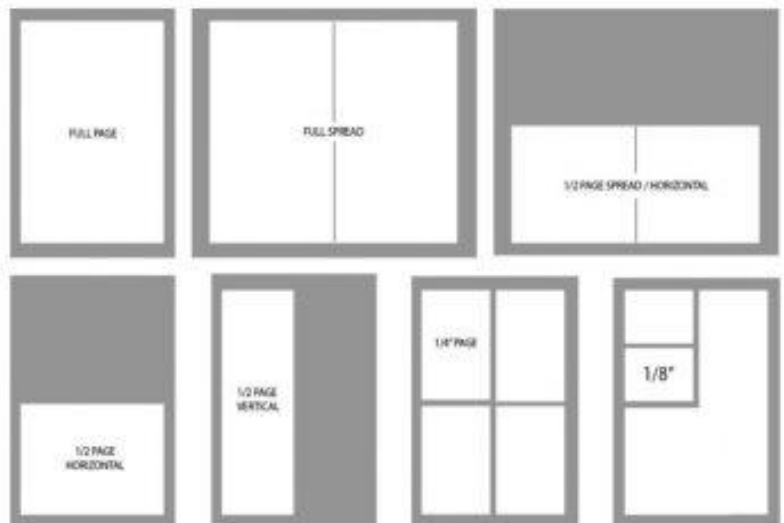

2018
HAPPY NEW YEAR

(Prices shown are in US Dollars & UK Sterling Pounds)

£1150 / $1500	Front cover and two page magazine feature (Campaign) And Photo Shoot**
£750 / $1000	Front cover and two page magazine feature (Campaign) **
£370 / $500	Back cover and two page magazine feature (Campaign) **
£260 / $350	2 page magazine feature (Campaign) **
£150 / $200	1 page magazine feature (Campaign) **
£75 / $100	1 page magazine feature (No Campaign)
£50 / $70	Video submission only (Comes with 3-4 weeks online promo daily via twitter **)

Magazine campaign info (This campaign comes with some of the prices shown above)

- Magazine feature/ interview
- Video interview added to Soul Central TV
- Latest video added to Soul Central TV
- Promotion prior to release of your interview/ campaign to help boost anticipation
- Video that pass quality control will be added to the Soul Central TV App.
- Promotion via various Social Media platforms

Advertising Fees

£250 / $340	1 Full Page Advertisements
£150 / $205	1/2 Page Advertisements
£75 / $105	1/4 Page Advertisements
£50 / $75	Box advert

Email blasts

- Help boost your social network fanbase
- **START FROM BASIC BLAST £100**
- **PREMIUM BLAST 250,000 HIGH END CLIENTS**
- Email Blasts for YouTube subscribers
- Email Blasts for Twitter followers
- Email Blasts for Facebook fans
- Email Blasts for Instagram followers
- Email Blasts for mixtape promo

RADIO ROTATION AND ADVERTISEMENT PACKAGES AVAILABLE

For more information on how to advertise or have a placement or Payment contact
info@soulcentralmagazine.com, soulcentralmagazine@gmail.com